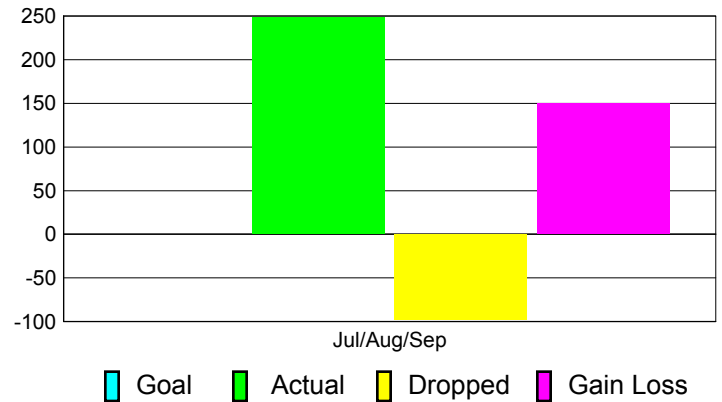

Membership Results 2012-2013

Goal, New, Dropped, Gain/Loss

Comparison of Membership Gain/Loss

Current Year Compared to the Previous Year