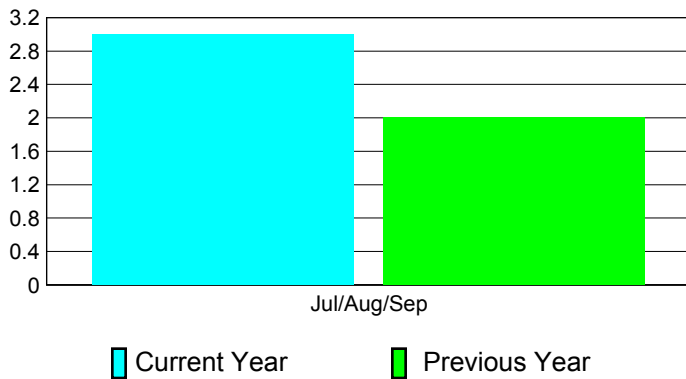

2012-2013 GMT Reports for District (or Undistricted) **District 356 B**

GMT: **BYEONG-DEOK KIM**

Location: **REPUBLIC OF KOREA**

GMT CA: **5**

CLUBS

Club Results
2012-2013

Clubs
2011-2012

Month	New Club Goal	Actual New Clubs	Actual Dropped Clubs	Gain/Loss of Clubs	Gain/Loss of Clubs
Jul/Aug/Sep	0	3	0	3	2
Totals	0	3	0	3	2

Club Results 2012-2013

Goal, New, Dropped, Gain/Loss

Comparison of Club Gain/Loss

Current Year Compared to the Previous Year

YTD Status Quo Clubs 2012-2013

Status Quo Clubs Compared to Status Quo Members

MEMBERSHIP