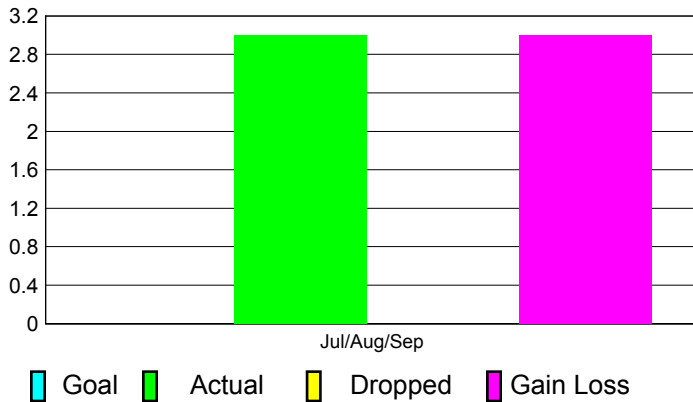

2012-2013 GMT Reports for District (or Undistricted) **District 356 B**

GMT: **BYEONG-DEOK KIM**

Location: **REPUBLIC OF KOREA**

GMT CA: **5**

CLUBS

Club Results
2012-2013

Clubs
2011-2012

Month	New Club Goal	Actual New Clubs	Actual Dropped Clubs	Gain/Loss of Clubs	Gain/Loss of Clubs
Jul/Aug/Sep	0	3	0	3	2
Totals	0	3	0	3	2

Club Results 2012-2013

Goal, New, Dropped, Gain/Loss

Comparison of Club Gain/Loss

Current Year Compared to the Previous Year

YTD Status Quo Clubs 2012-2013

Status Quo Clubs Compared to Status Quo Members

MEMBERSHIP